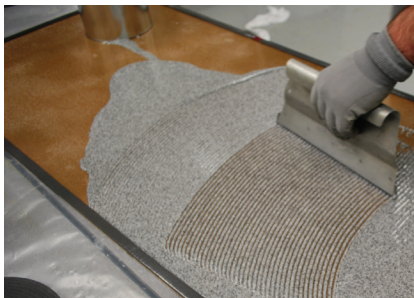

Additional Options:

- A non-slip finish (using a non-slip additive) and/or chemical resistance can be achieved with the use of their respective clear epoxy topcoat.
- A clear urethane topcoat is optional to provide superior scratch and abrasion resistance as well as to produce a matte or satin finish.
- In case of a damaged or eroded concrete surface, a levelling-layer must be made using ZeraFloor SL (self-levelling).

An Elegant Flooring Finish Like No Other

ZeraDelux SL-Granucol is ideal for retail outlets and premium-class commercial flooring. This flooring system is also recommended for department stores, pharmaceutical laboratories, hotel lobbies, casinos, art galleries, hospitals, healthcare facilities, banks, ship decks, offices and government buildings.

The Smarter Choice for Interior Designers and Homeowners Alike

- A smooth, seamless and highly aesthetic finish.
- High-build coating in a one-coat application.
- Provides for a cleaner, safer and more sanitary work environment.
- Low odour, 100% solids, durable, low maintenance coating.
- Lightweight material compared to a standard broadcast quartz system.

Easy & Rapid Installation

Unlike traditional broadcast quartz systems, ZeraDelux SL-Granucol is so easy to install in a one coat process with a notched trowel and metal spike roller.

Stage 1

Stage 2

Stage 3 (Optional)