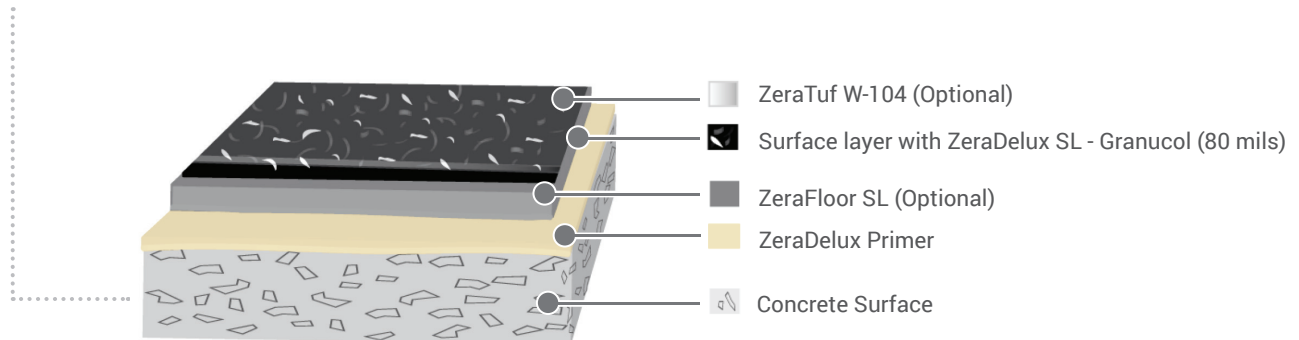

ZeraDelux SL-Granucol

The Ultimate in Decorative Flooring Performance

A Revolutionary Flooring System That Combines Zeraus' Cutting-Edge Epoxy Technology with a High-Tech German Mineral-Based Filler

ZeraDelux™ SL-Granucol is a three-component decorative self-levelling coating system that consists of 100% solids epoxy coating ZeraDelux, in combination with Granucol (supplied separately). It is designed to be applied at a thickness of 80 mils (2mm) in a single application to provide a seamless smooth surface.

Additional Options:

- A non-slip finish (using a non-slip additive) and/or chemical resistance can be achieved with the use of their respective clear epoxy topcoat.
- A clear urethane topcoat is optional to provide superior scratch and abrasion resistance as well as to produce a matte or satin finish.
- In case of a damaged or eroded concrete surface, a levelling-layer must be made using ZeraFloor SL (self-levelling).

An Elegant Flooring Finish Like No Other

ZeraDelux SL-Granucol is ideal for retail outlets and premium-class commercial flooring. This flooring system is also recommended for department stores, pharmaceutical laboratories, hotel lobbies, casinos, art galleries, hospitals, healthcare facilities, banks, ship decks, offices and government buildings.

Easy & Rapid Installation

Unlike traditional broadcast quartz systems, ZeraDelux SL-Granucol is so easy to install in a one coat process with a notched trowel and metal spike roller.

Stage 1

Stage 2

Stage 3 (Optional)